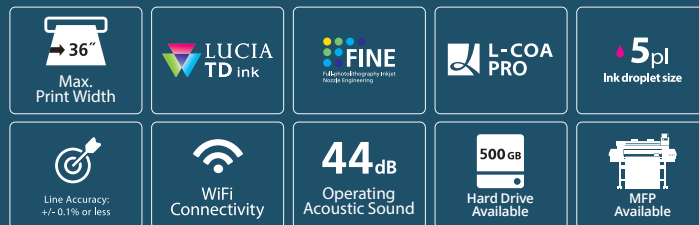

Performance in A Whole New Dimension

Quiet, Fast, Precise

The all-new imagePROGRAF TM-5300 and TM-5305 redefine printer excellence. Boost your workplace productivity with software applications that seamlessly manage and simplifies your print jobs. Featuring an all-new pigment LUCIA TD ink with superb print quality for lines and text reproduction and vibrant poster prints. Boasting an impressive 44dB acoustic sound level, the TM-5300 and TM-5305 truly lives up to the ideal that your prints should be seen, not heard.

imagePROGRAF TM-5300 and TM-5305

SILENT, RELIABLE AND ROBUST

Combining core printing technologies with a wide range of features and software solutions, these versatile 36-inch Large Format inkjet printers allow you to enjoy high-speed, accurate printing complete with vivid colours, high security, ease of use, hard disk option, all in silence.

LUCIA TD Ink
The TM Series employs the all-new five-colour pigment LUCIA TD ink, which renders unparalleled and detailed precision needed for printing CAD/ GIS files even on uncoated plain paper, producing vibrant, weather-resistant posters.